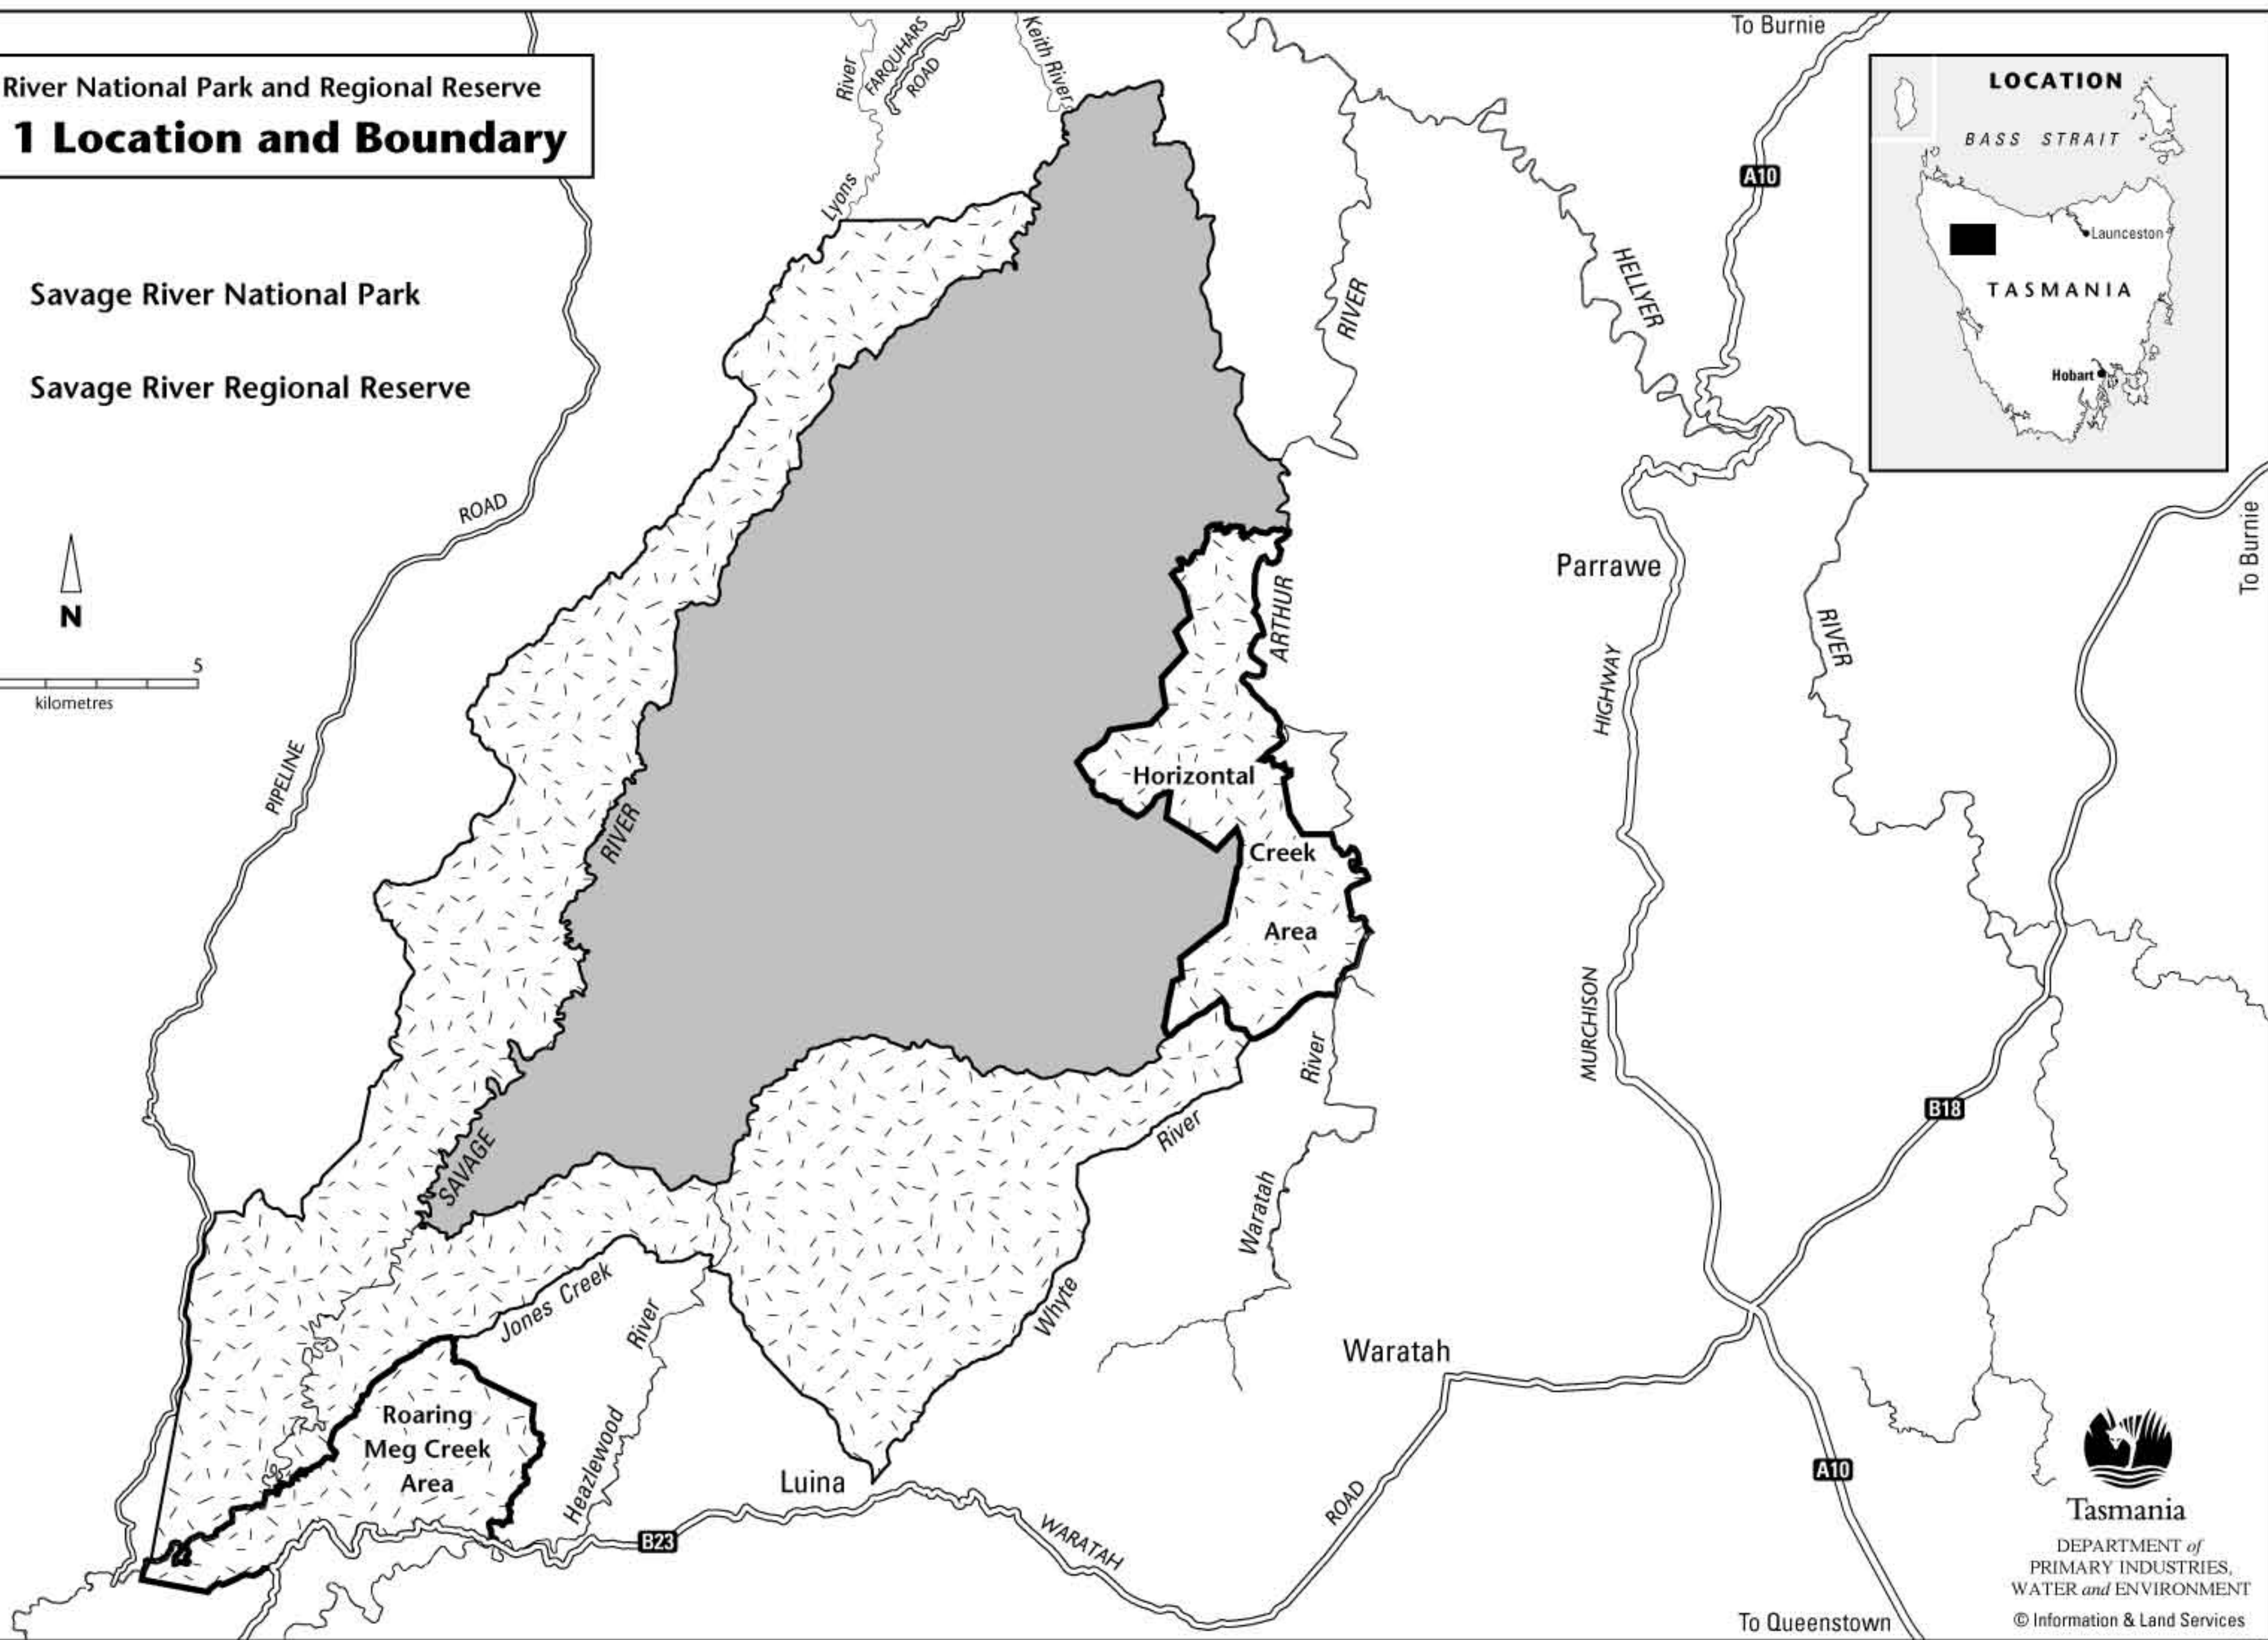

Savage River National Park and Regional Reserve

Map 1 Location and Boundary

Savage River National Park

Savage River Regional Reserve

Tasmania
DEPARTMENT of
PRIMARY INDUSTRIES,
WATER and ENVIRONMENT
© Information & Land Services