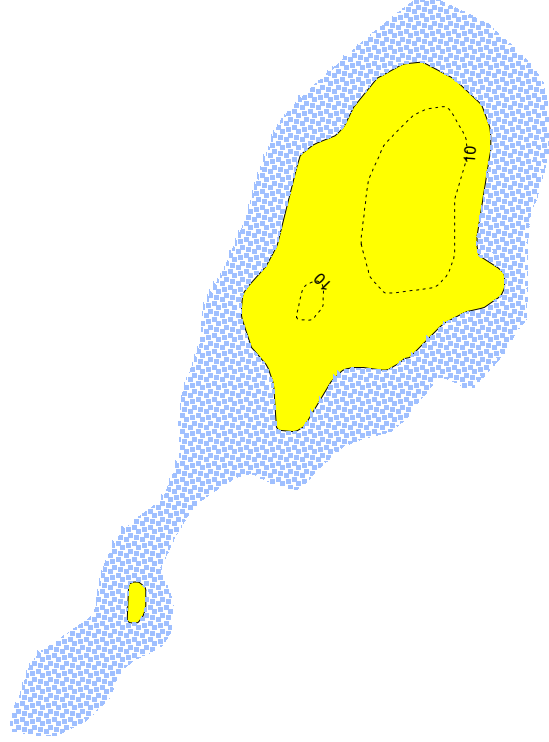

- Encourage nature-based tourism operators to develop and implement minimal impact codes of conduct for visiting islands which harbour significant wildlife (see Minimal Impact Seakayaking Code at www.coastview.com.au).

Map 2 - Little Waterhouse Island

40° 49' 30" S

147° 37' 35" E

| | |
|---|---------------------------|
|  | Little Waterhouse Island |
|  | Rock |
|  | 10 Metre Contour Interval |

Metres

Scale: 1:5,000

Little Waterhouse Island