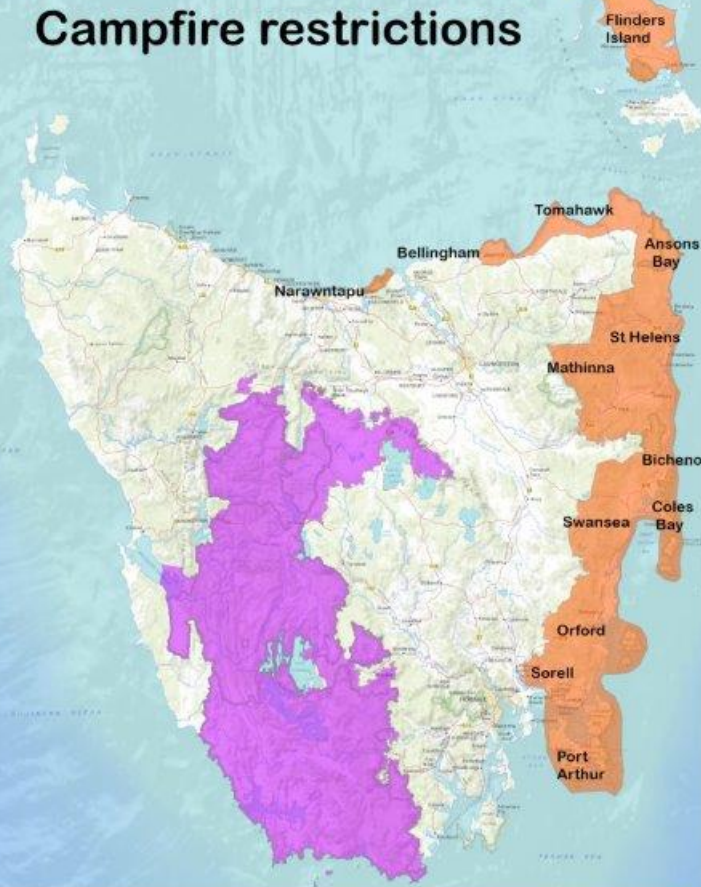

Parks & Wildlife Service Campfire restrictions

Legend

Fire restrictions apply on all PWS managed land located within the shaded areas.

Fuel Stove Only Area – TWWHA and Vale of Belvoir Conservation Area