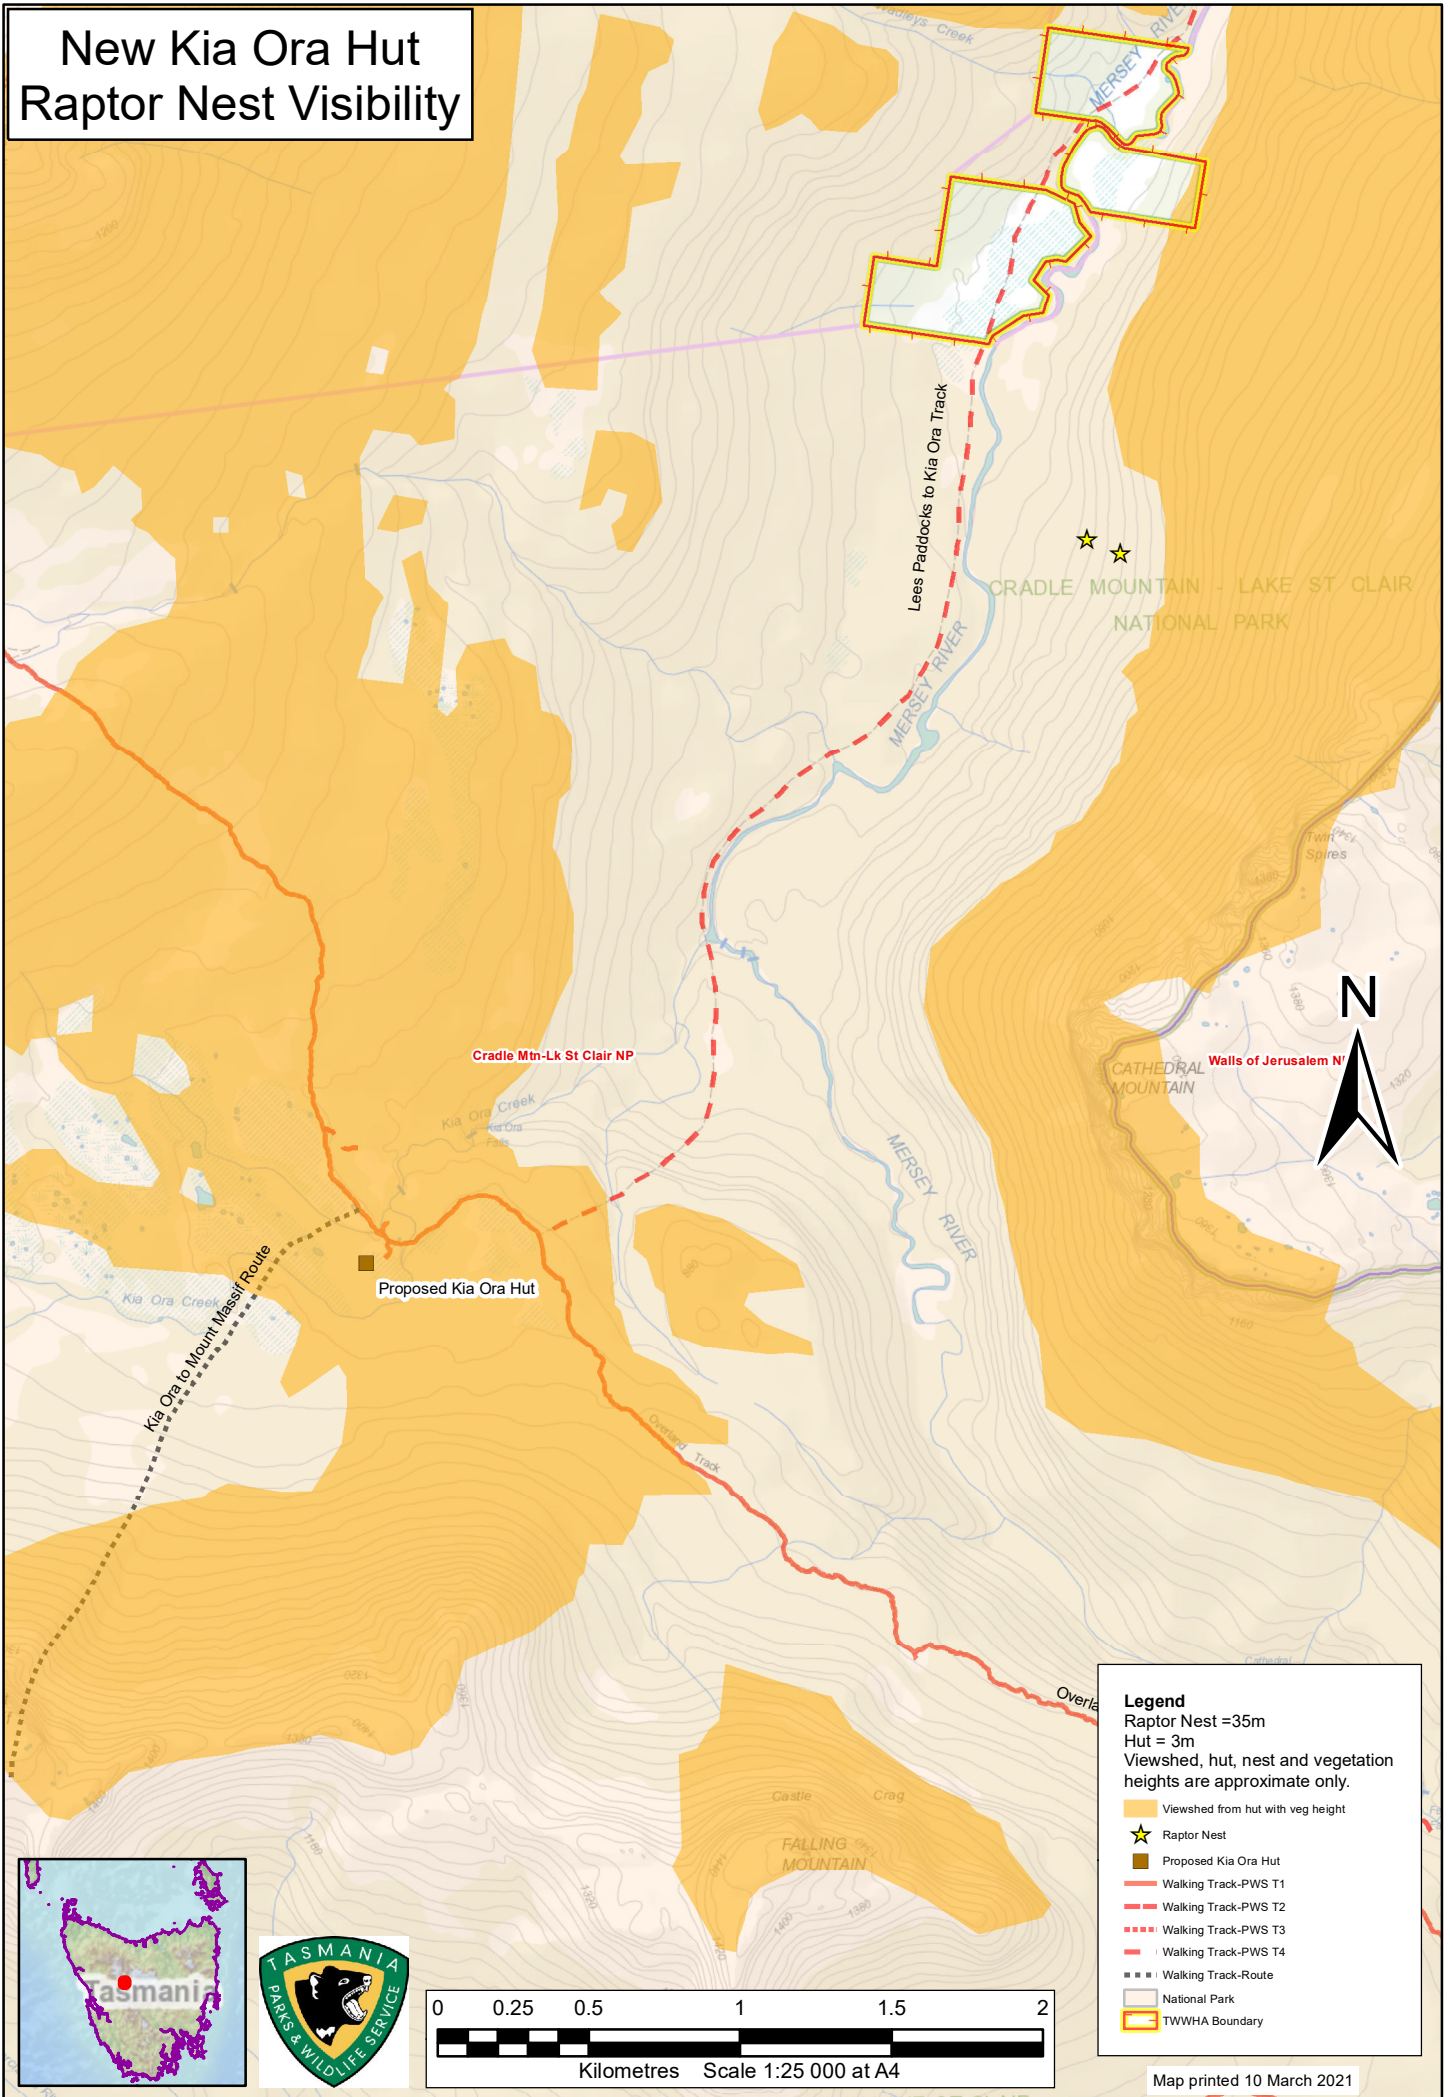

# New Kia Ora Hut Raptor Nest Visibility

**Legend**  
 Raptor Nest = 35m  
 Hut = 3m  
 Viewshed, hut, nest and vegetation heights are approximate only.

- Viewshed from hut with veg height
- Raptor Nest
- Proposed Kia Ora Hut
- Walking Track-PWS T1
- Walking Track-PWS T2
- Walking Track-PWS T3
- Walking Track-PWS T4
- Walking Track-Route
- National Park
- TWWHA Boundary

Map printed 10 March 2021